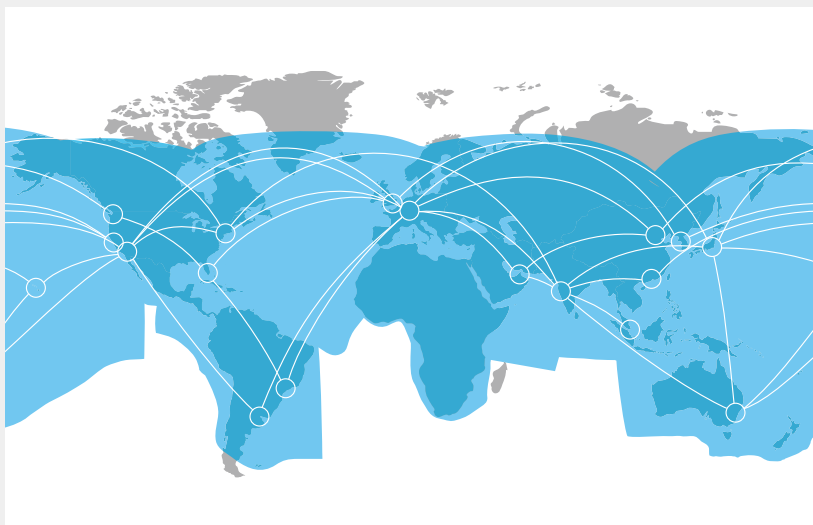

TRANSMISSION RATES

Return Link Tx	32, 64, 128, 256, 512, 1024 kbit/s burst rates
Forward Link Rx	500 kbit/s to 30 Mbit/s

RF/TRACKING PERFORMANCE

EIRP	42.5 dBW minimum
G/T	11.2 dB/K minimum
Polarization	Selectable horizontal/vertical linear polarization
Coverage	360° azimuth; ; +90° to -10° elevation
Tracking	7°/sec min; 7°/sec² min

BASEBAND INTERFACES

Data	10/100BaseT Ethernet
Nav	ARINC™ 429 input required
Voice	RJ-11 (option)

OPTIONAL FEATURES

Acceleration	TCP/HTTP Performance Enhancing Proxy
Telephony	VoIP or POTS phone connections
Router	Cisco Systems router/switch
Video Compression	MPEG-4 Part 10 (H.264) real-time streaming compression

POWER

Input	+28 VDC and 115 VAC 400 Hz <275 W (w/o options)

ENVIRONMENTAL and PHYSICAL

Operation Temperature	-55° to +70° C (topside equipment); -20° to +60° C (in-aircraft equipment)
Aircraft Ops	Idling, taxiing, and in full flight
Weight, Total System	87 lbs

Coverage Map

No other Ku-band mobile broadband service provider delivers more coverage than the ViaSat Arclight Network. You get uninterrupted service along the domestic and international routes you fly most often – even over water. And now our partnership with KVH Industries ensures your coverage will extend to nearly every corner of the globe by late 2009.

Yonder Mobile Broadband and YonderTV services are available anywhere you fly within the coverage of our Arclight network.

ViaSat, Inc.

6155 El Camino Real
Carlsbad, CA 92009
www.viasat.com

Tel: +1.760.476.4290
Fax: +1.760.929.3934
Email: airborne.broadband@viasat.com