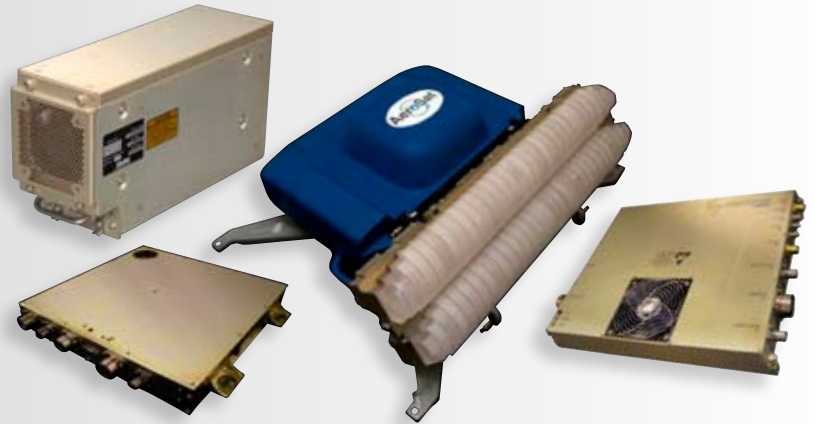

OFFICE-IN-THE-SKY SHIPSET FOR FOR VIP AIRCRAFT

Broadband Access From The Moment You Step Onboard

Equip your large-cabin aircraft with the VMT-1560 mobile broadband system and enjoy all the benefits of our YonderSM Mobile Broadband Service and YonderTVSM Entertainment Service anywhere in our global ArLight[®] communications network. With its high-performance fuselage-mount AeroSat HR-6400 antenna subsystem, the VMT-1560 system provides the lightest, lowest profile Ku-band broadband terminal available for VIP aircraft. Based on our leading-edge proprietary ArLight technology, this on-board system supports channel speeds of up to 30 Mbit/s from the hub gateway to your aircraft and up to 1024 kbit/s from your aircraft to the hub.

No other system has the capacity to offer the level of services we provide. ViaSat's patented Paired Carrier Multiple Access (PCMA) technology delivers efficient use of the satellite bandwidth. And our proprietary Code Reuse Multiple Access (CRMA) technology ensures the low profile VMT-1560 terminal operates within FCC and ITU regulatory guidelines for adjacent satellite interference.